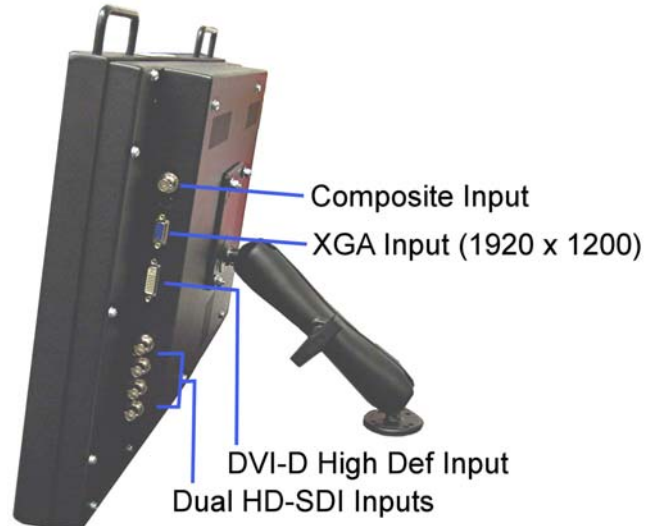

Professional presenters really appreciate Tekskil's **24FM Field Monitor**. This display combines the latest generation of transfective high-def LCD monitors, custom support electronics, and a ruggedized metal enclosure for the best in performance and dependability. Outdoor viewability is accomplished by Tekskil's custom screen enhancements - a pair of ultra thin ion-enhanced glass films which are bonded to the front of display. This light management layer directs specific wavelengths of ambient sunlight into a reflective cavity to boost display brightness while reflecting out the IR waves that cause conventional panels to 'cook'.

## LCD-24FM

|                       |                                   |
|-----------------------|-----------------------------------|
| Panel Type:           | High Bright Active Matrix TFT LCD |
| Screen Size (HxV):    | 24 inch Diagonal (20.4" x 13.0")  |
| Pixel Format (RGB):   | 1920 x 1200                       |
| Aspect Ratio:         | 16 x 10                           |
| Pixel Pitch:          | 0.270 (H) x 0.270 (W)             |
| Pixel Format:         | RGB Vertical Stripe               |
| Pixel Retrace Time:   | 8 msec                            |
| Contrast Ratio:       | 1000:1                            |
| Display Colors:       | 16,777,216 (True 8-bit)           |
| Viewing Angle (H/V):  | 178° x 178°                       |
| Lamp Life:            | 50,000 Hours                      |
| Power Consumption DC: | 100 watts                         |

- NTSC/PAL Composite, VGA, DVI and "S" inputs standard
- Dual Serial Digital and HD-Serial Digital Inputs - will directly interface with High Definition Digital feeds
- 12 VDC operability – can be powered from a vehicle source or conventional outlet via the supplied 12VDC linear supply
- Ruggedized Metal Enclosure
- Supplied with custom wheeled carrying case